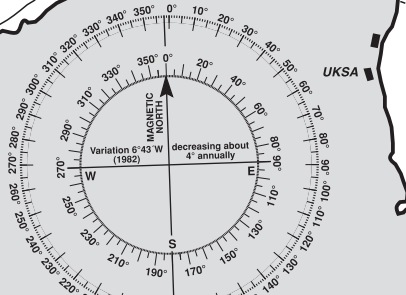

FOR GUIDANCE ONLY
(Not a Sailing Instruction)

CENTRAL SOLENT RACING CHART

- KEY**
- ♣ Special Racing Mark
 - ⊙ Cardinal Navigation Buoy
 - ▣ Green Navigation Buoy
 - ▣ Red Navigation Buoy
 - ⊕ Buoy Bounding
 - ⊖ Precautionary Area
 - ⊠ Mooring Buoy

Single symbols in box
Two digits adjacent

SCALE - NAUTICAL MILES

While every care has been taken in the preparation of this chart no liability can be accepted for any loss or damage arising from any error or inaccuracy.

ORDER REF: CCCA

© Roberts Charts 2015