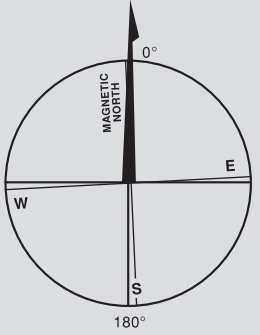

FOR GUIDANCE ONLY
(Not a Sailing Instruction)

CENTRAL SOLENT RACING CHART

- KEY**
- ♣ Special Racing Mark
 - ⊙ Cardinal Navigation Buoy
 - ▣ Green Navigation Buoy
 - ▣ Red Navigation Buoy
 - ⊕ Buoy Bounding
 - ⊖ Precautionary Area
 - ⊠ Mooring Buoy

Single symbols in box
Two digits adjacent

SCALE - NAUTICAL MILES

While every care has been taken in the preparation of this chart no liability can be accepted for any loss or damage arising from any error or inaccuracy.

ORDER REF: CCCA

© Roberts Charts 2015